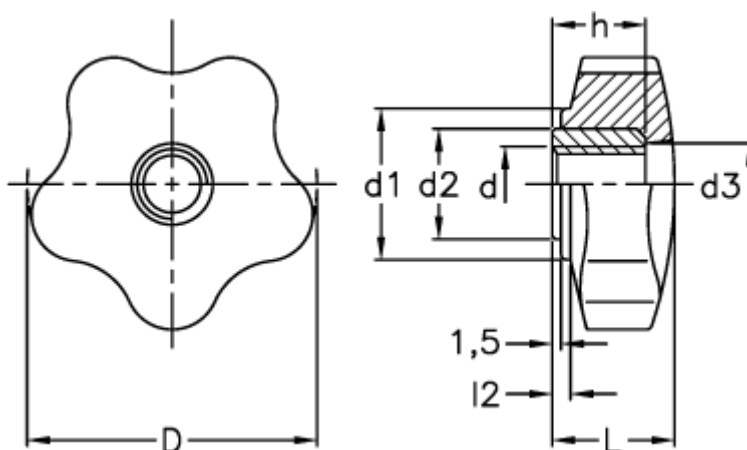

Article number: 2302067001

Description: E+G Lobe knob (shortened)
VC.253/40 A-M10

Measures

D	= 40
d1	= 23
d2	= 17
d3	= 14
d 6H	= M10
h	= 15
L	= 19
l2	= 3